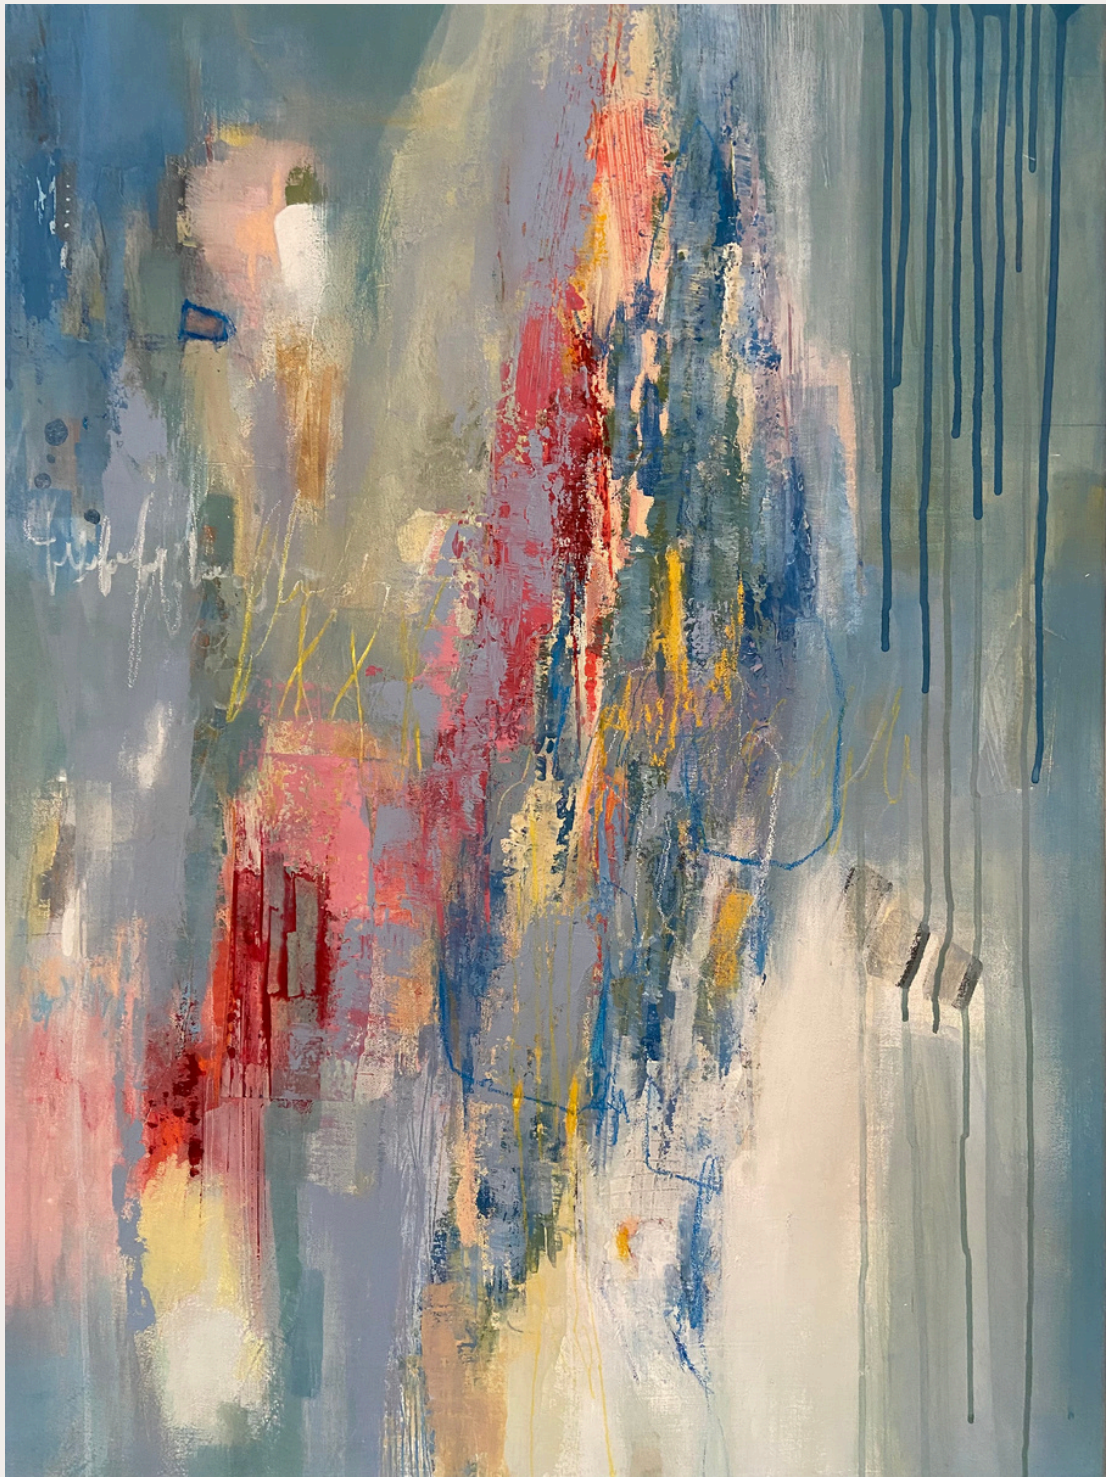

The paintings utilize a palette dominated by earth tones—shades of browns, grays, and occasional bursts of white and black, suggesting natural phenomena such as soil, rock formations, and the transformative processes of the earth.

The brushwork is dynamic, with layered textures that resemble natural erosion, sediment layers, and geological upheavals. This tactile quality invites viewers to ponder the age and stories embedded in the terrestrial landscapes they depict, making each piece a meditation on the planet's past, present, and future.

Nocturne II

50X50 CM

SERIES FREEDOM

The "Freedom" painting series finds its profound inspiration in the boundless spirit of liberation and self-discovery.

Through fluid brushstrokes, vibrant hues, and open spaces, the series captures the raw energy. With each painting, the series invites viewers to reflect on their own paths towards liberation, encouraging them to find solace and inspiration in the idea that freedom is not just an external reality, but a deeply internal and transformative experience.

70X70 CM

FREEDOM SERIES

Mixed Media on canvas / Framed
white wood floating frame

The smell of rain

60X80 CM

FREEDOM SERIES

Mixed Media on canvas / Framed
white wood floating frame

Outside my window