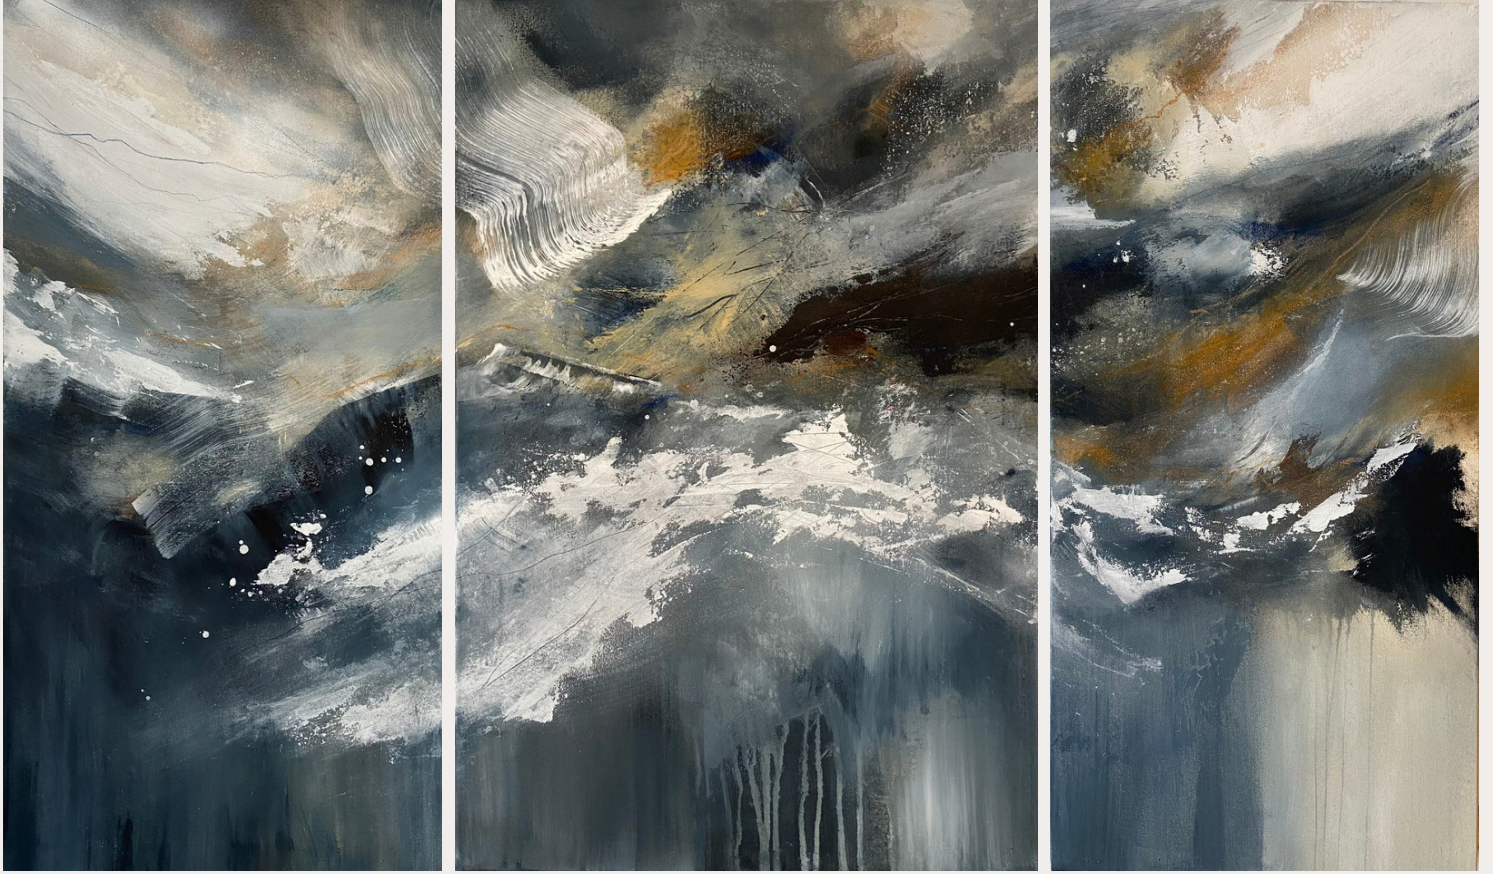

The paintings utilize a palette dominated by earth tones—shades of browns, grays, and occasional bursts of white and black, suggesting natural phenomena such as soil, rock formations, and the transformative processes of the earth.

The brushwork is dynamic, with layered textures that resemble natural erosion, sediment layers, and geological upheavals. This tactile quality invites viewers to ponder the age and stories embedded in the terrestrial landscapes they depict, making each piece a meditation on the planet's past, present, and future.

STATE OF MIND

This painting series is a captivating exploration of human emotions and consciousness.

Each piece encapsulates a distinct facet of the feelings that shape our experiences.

Inspired by the complexity of the human psyche, these artworks delve into the depths of introspection, presenting a visual journey through the myriad states of being. With every brushstroke and color choice, the series seeks to convey the ebb and flow of emotions, from the vibrant highs to the introspective lows. "State of Mind" is an artistic mirror reflecting the subtle nuances of our internal worlds, inviting viewers to connect with their own feelings and experiences on a profound level.

GRAFFITI SERIES
Mixed Media on canvas

Spirit of the streets III

60X60 CM

ZHALEN SERIES
Mixed Media on canvas

ZHALEN SERIES
Mixed Media on canvas

Pi

50X100 CM

Abstracted Nature