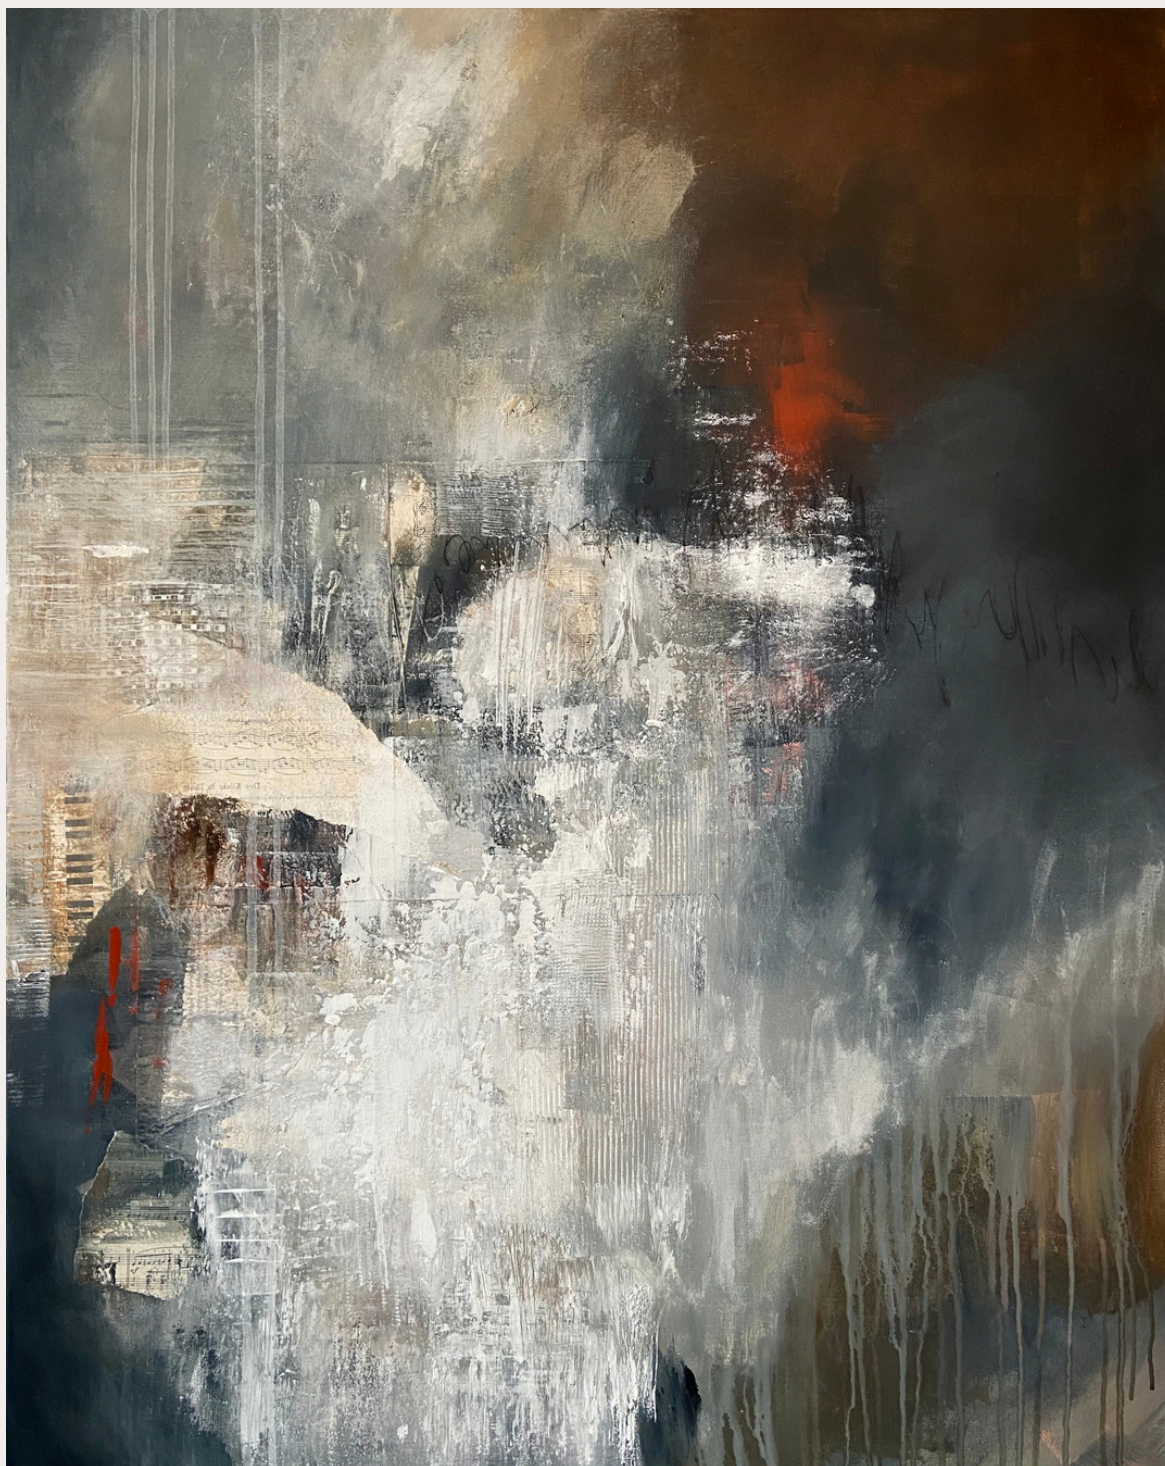

STATE OF MIND SERIES
Mixed Media on canvas / Framed
white wood floating frame

Please don't stop the music

80X100 CM