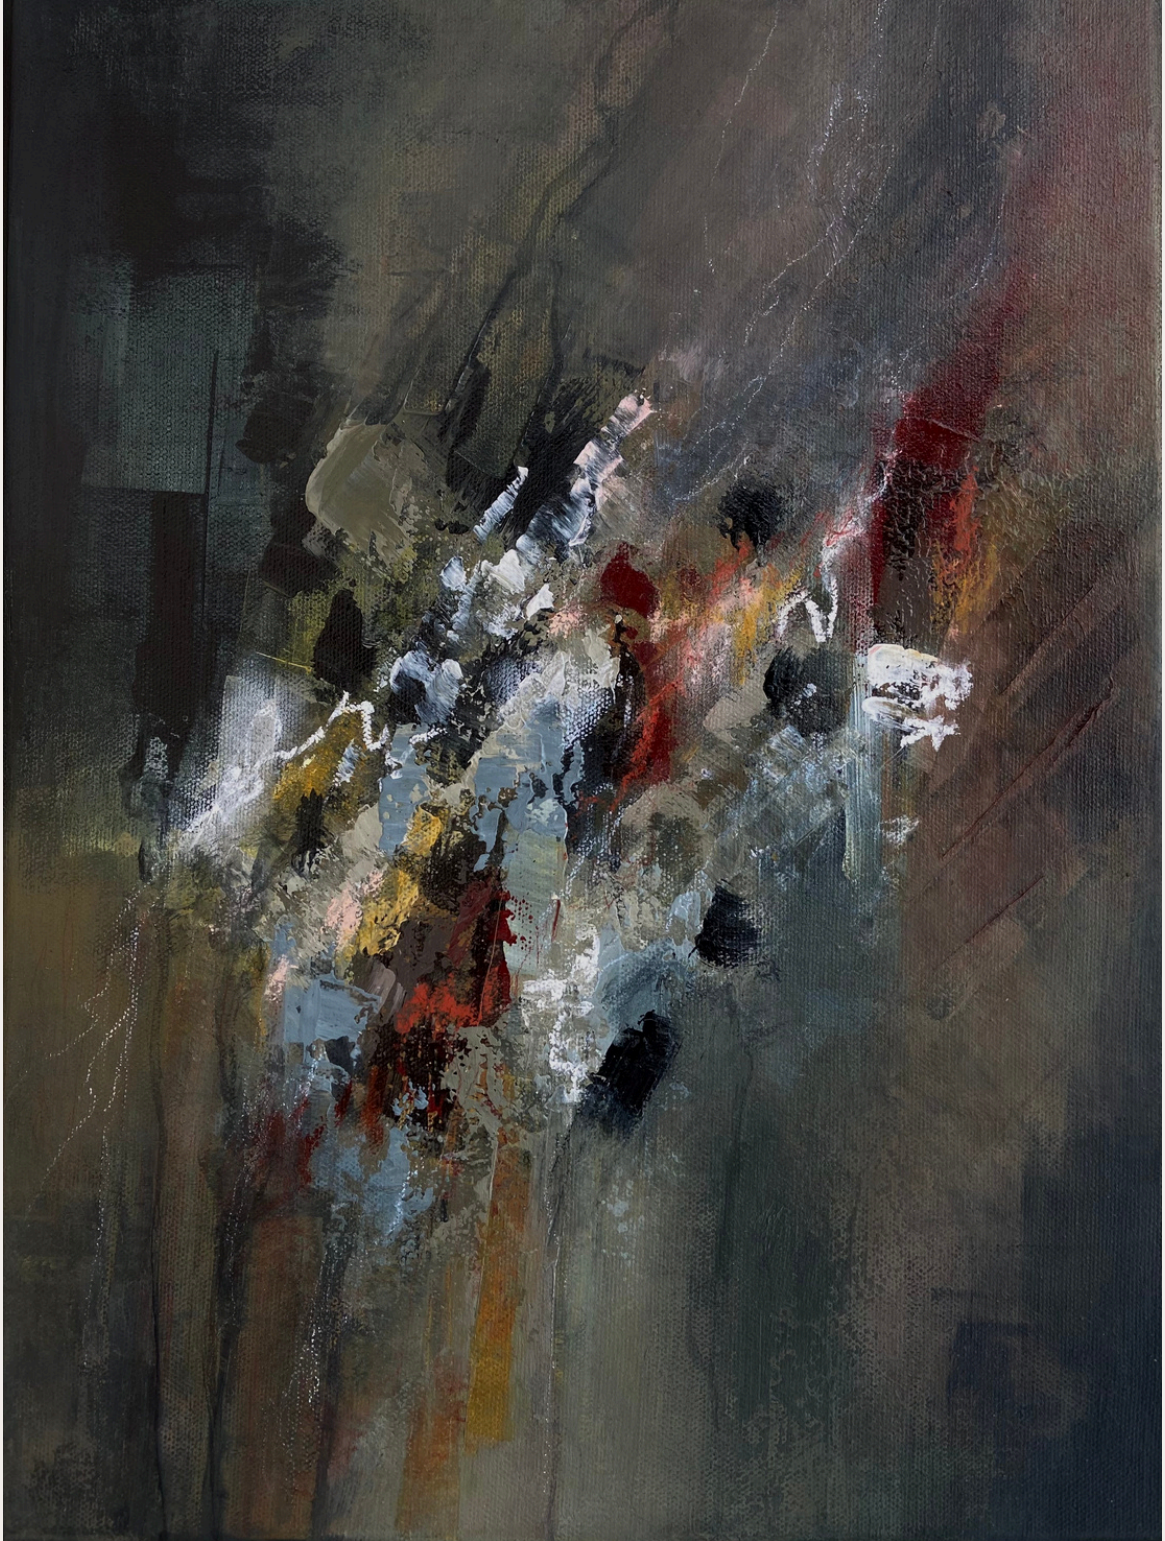

Mixed Media on canvas / Framed
Framed in a vintage black frame

Can you read my mind?

30X40 CM