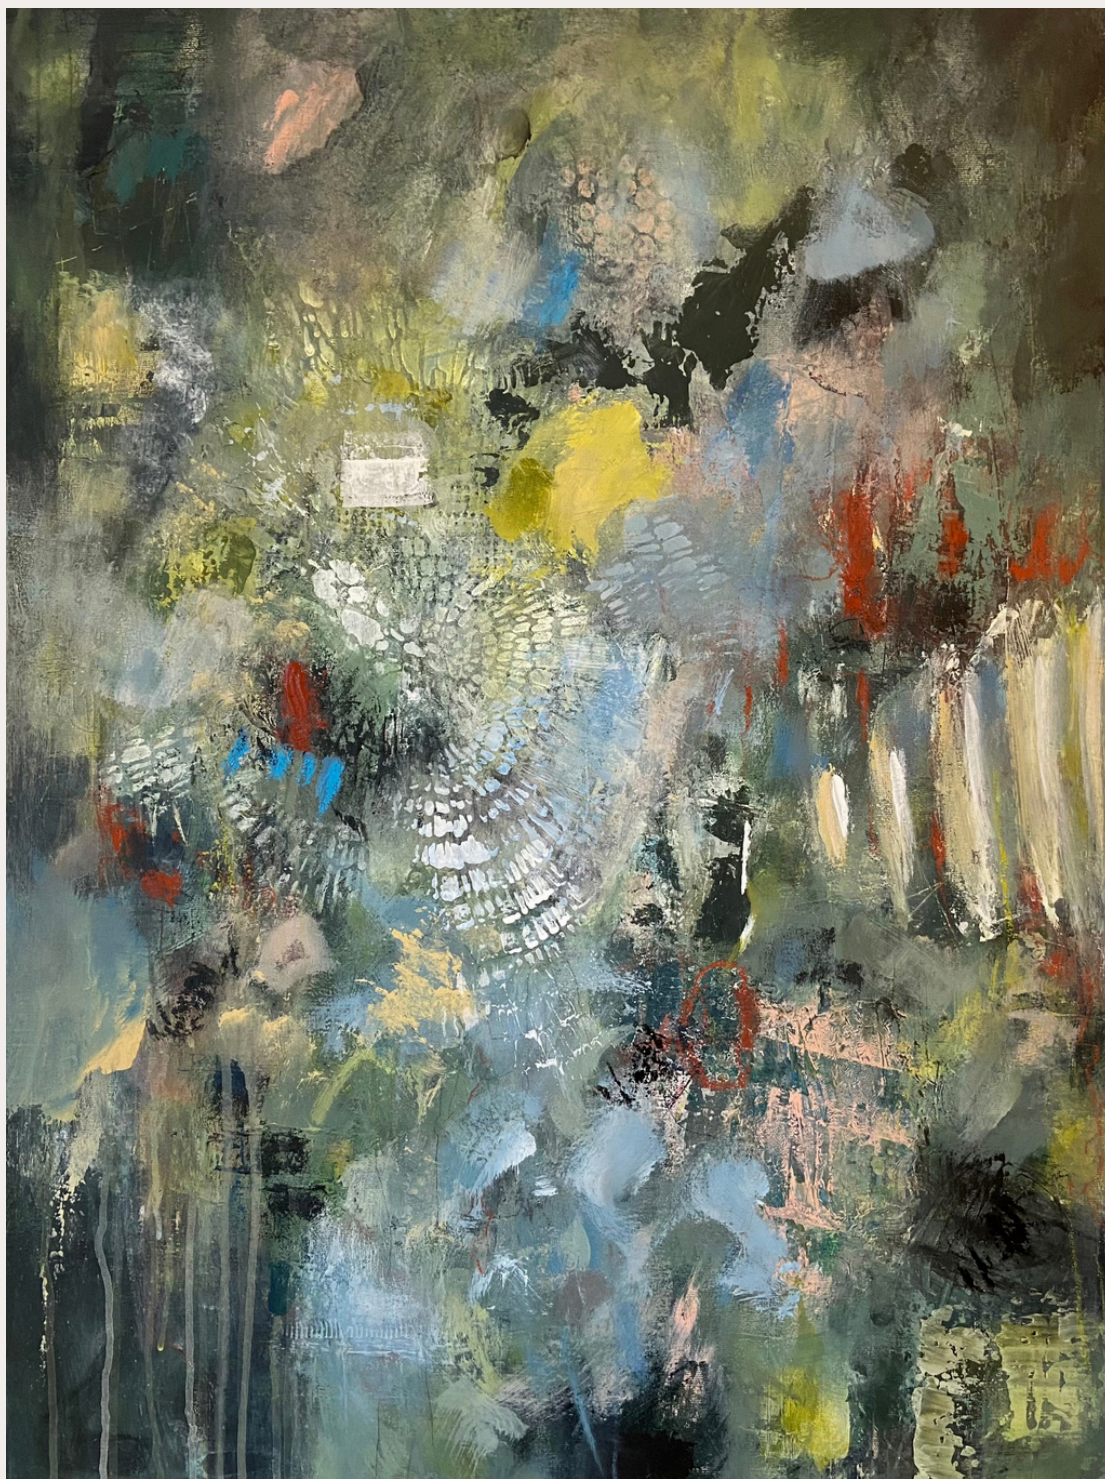

FREEDOM SERIES
Mixed Media on canvas

Mind Game

60X80 CM