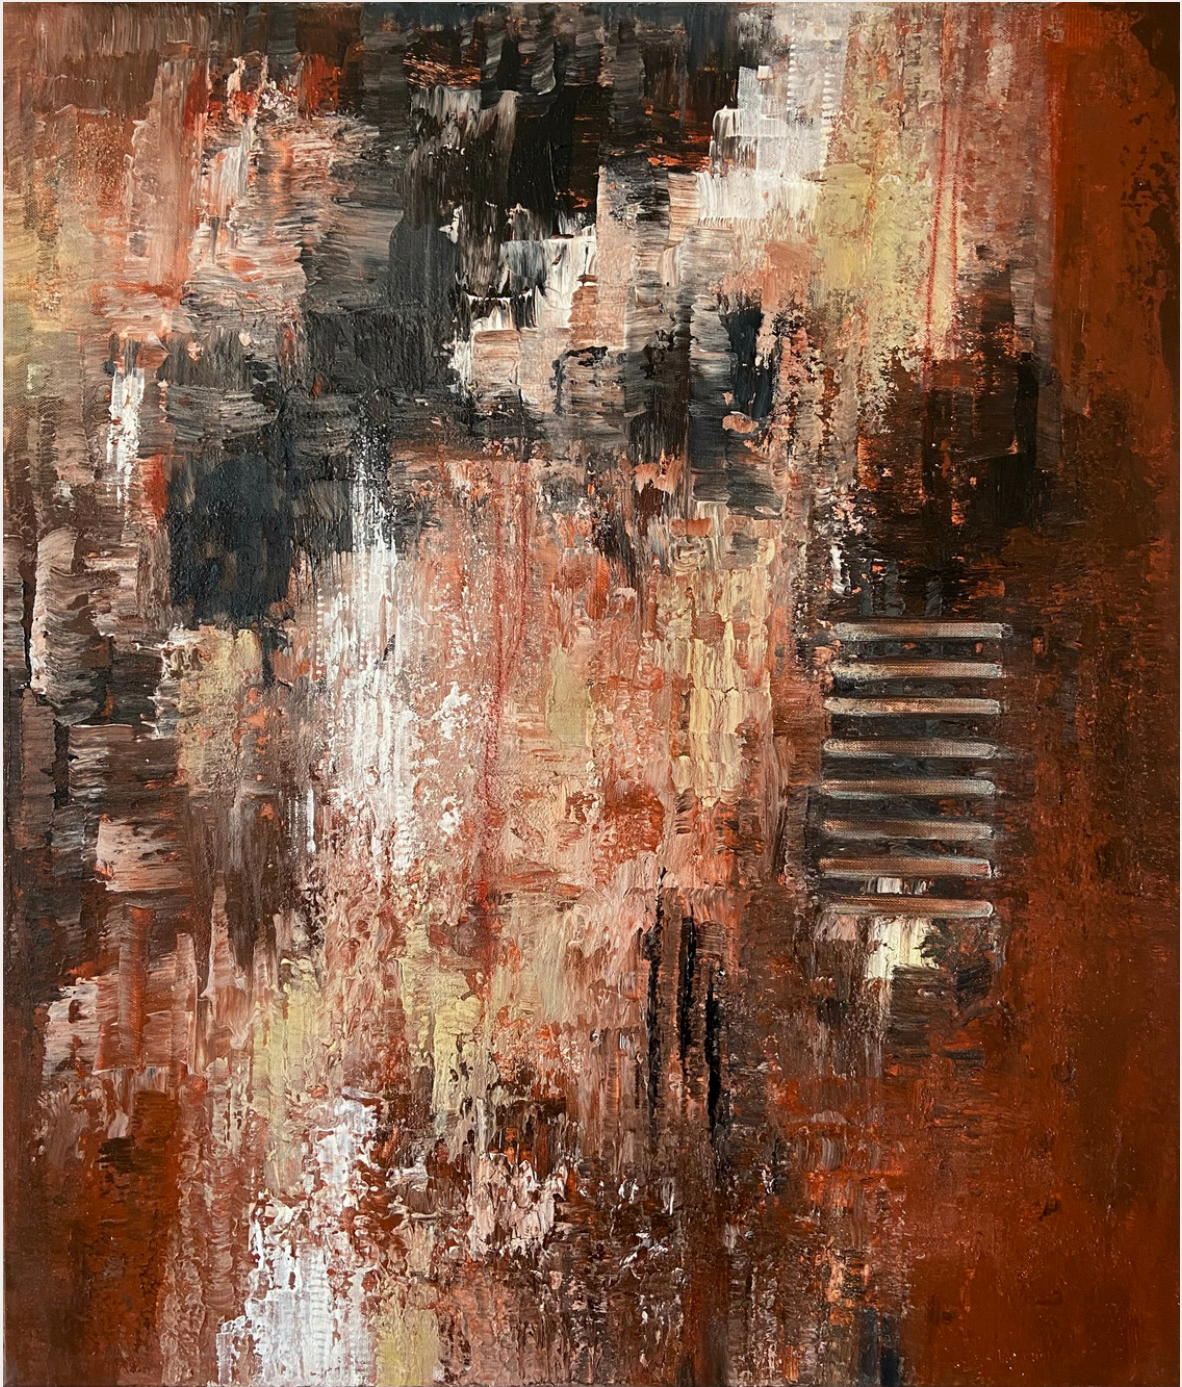

WALL STORIES SERIES
Mixed Media on canvas / Framed
black wood floating frame

The ladies church
Die Frauenkirche

60X80 CM

WALL STORIES SERIES
Mixed Media on wood

Echoes of time

80X80 CM

WALL STORIES SERIES
Mixed Media on canvas / Framed
maple wood floating frame

40X40 CM

WALL STORIES SERIES
Mixed Media on canvas / Framed
moorbraun wood floating frame

Sediment II

40X40 CM

SERIES

BEYOND THE SURFACE

This collection draws its inspiration from the serene and enigmatic qualities of the natural world. Through minimalist, organic, and earthy colors, these abstract artworks evoke a sense of tranquility and introspection.